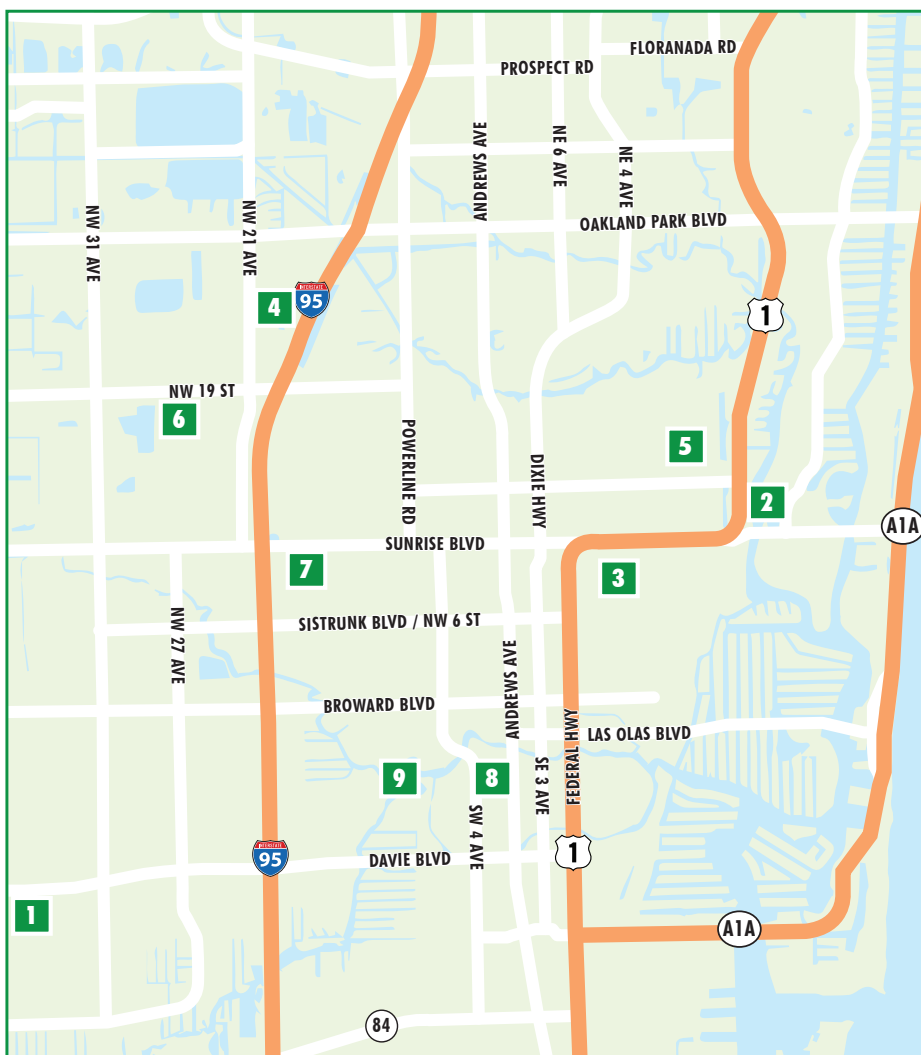

For information, call (954) 828-4620.

@playlauderdale

If you would like this publication in an alternative format, please contact (954) 828-PARK (7275) or parksinfo@fortlauderdale.gov.

Pickleball Courts

1 Benenson Park

1330 SW 33rd Terrace
Fort Lauderdale, FL 33312
Daily, 6:00 AM - Sunset | 6 Courts

2 George English Park

1101 Bayview Drive
Fort Lauderdale, FL 33304
Daily, 6:00 AM - 9:00 PM | 6 Courts
For info, call (954) 828-4620.

3 Holiday Park

1150 G. Harold Martin Drive
Fort Lauderdale, FL 33304
Daily, 6:00 AM - 9:30 PM | 6 Courts

4 Osswald Park

2220 NW 21st Avenue
Fort Lauderdale, FL 33311
Daily, 6:00 AM - 9:00 PM | 4 Courts

5 Sunrise Middle School

1750 NE 14th Street
Fort Lauderdale, FL 33304
Weekdays, 3:00 PM - Sunset
Weekends, 6:00 AM - Sunset
6 Courts (plus 8 temporary courts, portable net required)

Pickleball Lines on Tennis Courts

6 Bass Park

2750 NW 19th Street
Fort Lauderdale, FL 33311
Daily, 6:00 AM - 9:00 PM

7 Carter Park

1450 W. Sunrise Boulevard
Fort Lauderdale, FL 33311
Daily, 6:00 AM - 9:00 PM

8 Hardy Park

25 SW 9th Street
Fort Lauderdale, FL 33315
Daily, 6:00 AM - 9:00 PM

9 Riverside Park

555 SW 11th Avenue
Fort Lauderdale, FL 33312
Daily, 6:00 AM - 9:00 PM